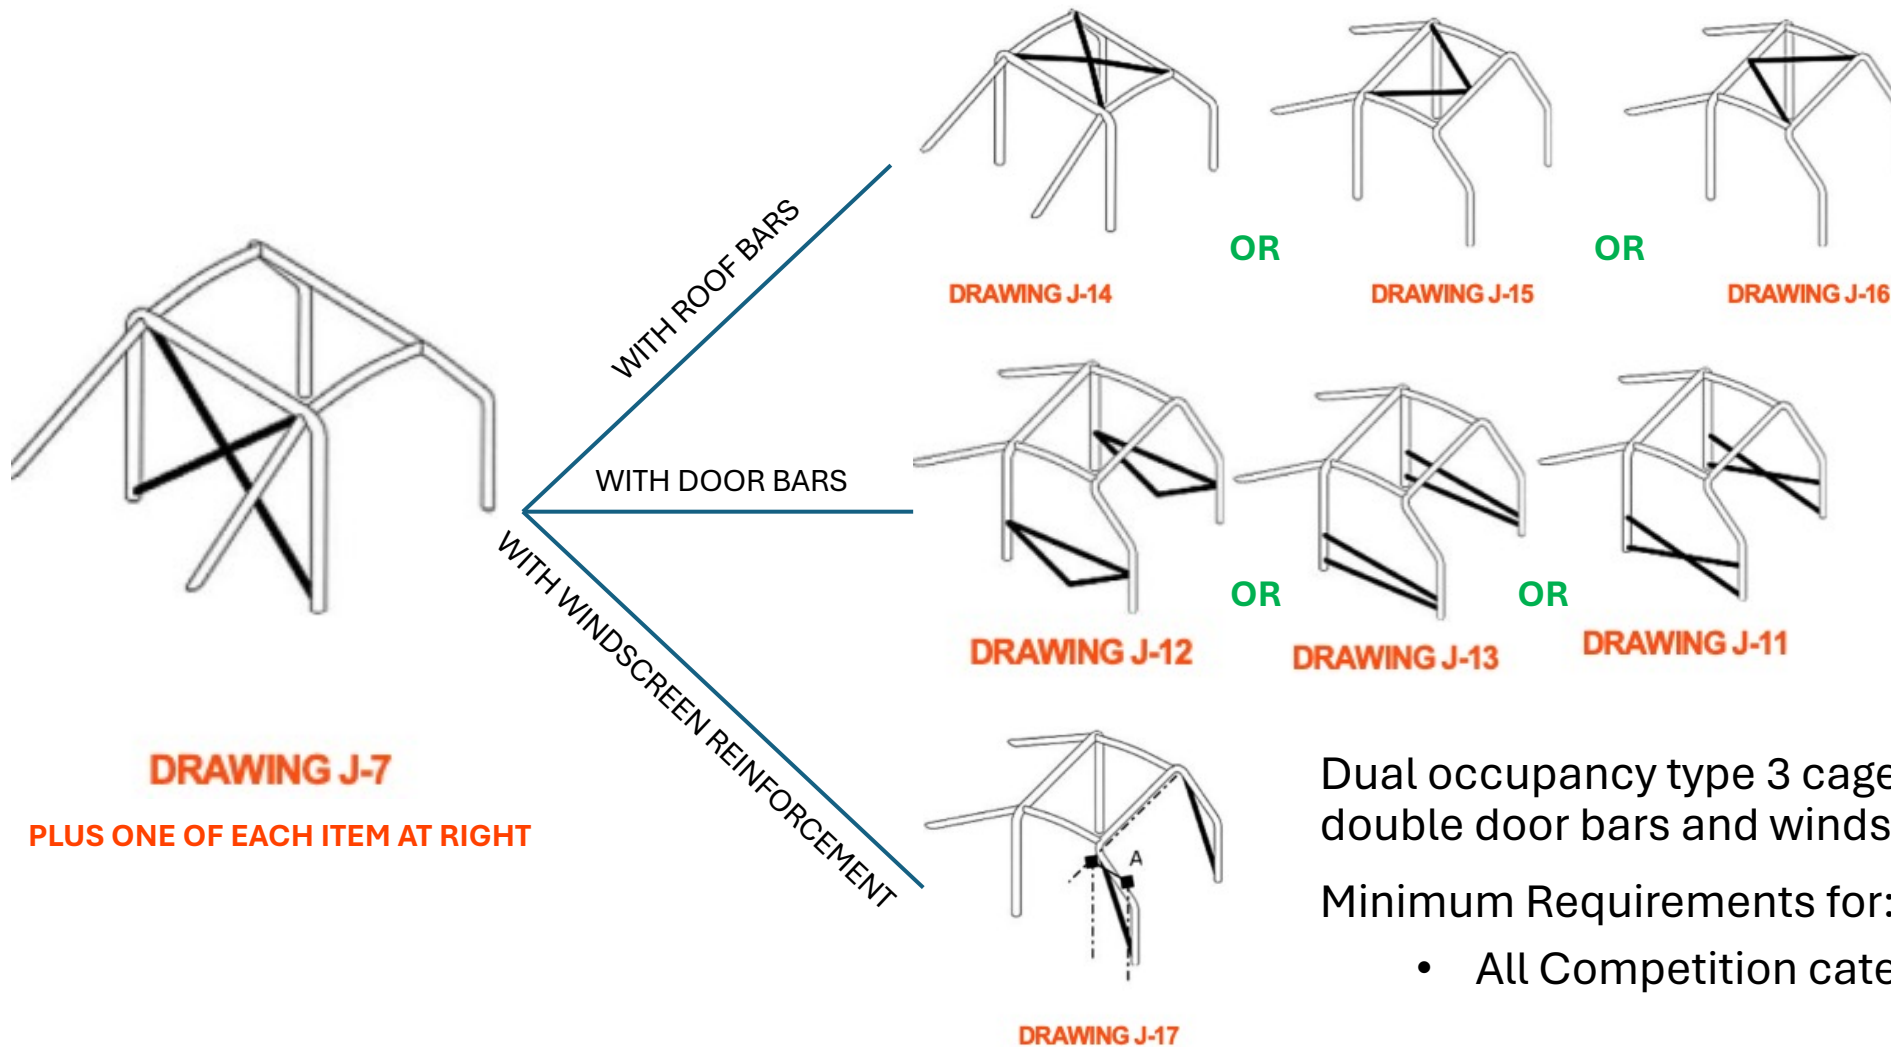

Type 2 Roll Cage

TYPE 2

Minimum Requirements for:

- Pre 1986 built Spirit Tour & TSD Vehicles
- Targa roofed Spirit Tour & TSD vehicles with no factory roll over protection

Type 3 (Challenge 130)

Type 3 Cage with diagonal members

Minimum Requirements for:

- All Challenge category vehicles

Type 3 (Competition)

Dual occupancy type 3 cage with roof members, double door bars and windscreen reinforcement

Minimum Requirements for:

- All Competition category vehicles