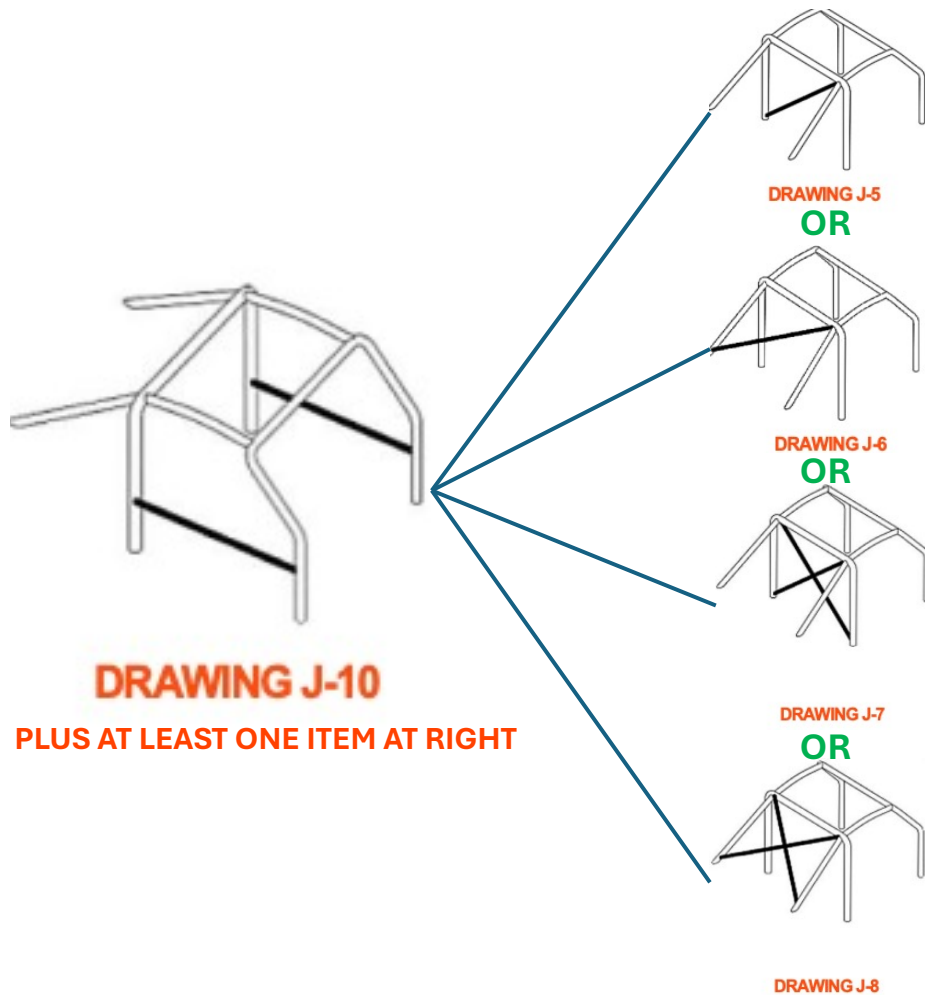

Type 2 Roll Cage

TYPE 2

Minimum Requirements for:

- Pre 1986 built Spirit Tour & TSD Vehicles
- Targa roofed Spirit Tour & TSD vehicles with no factory roll over protection

Type 3 (Challenge 130)

Type 3 Cage with diagonal members